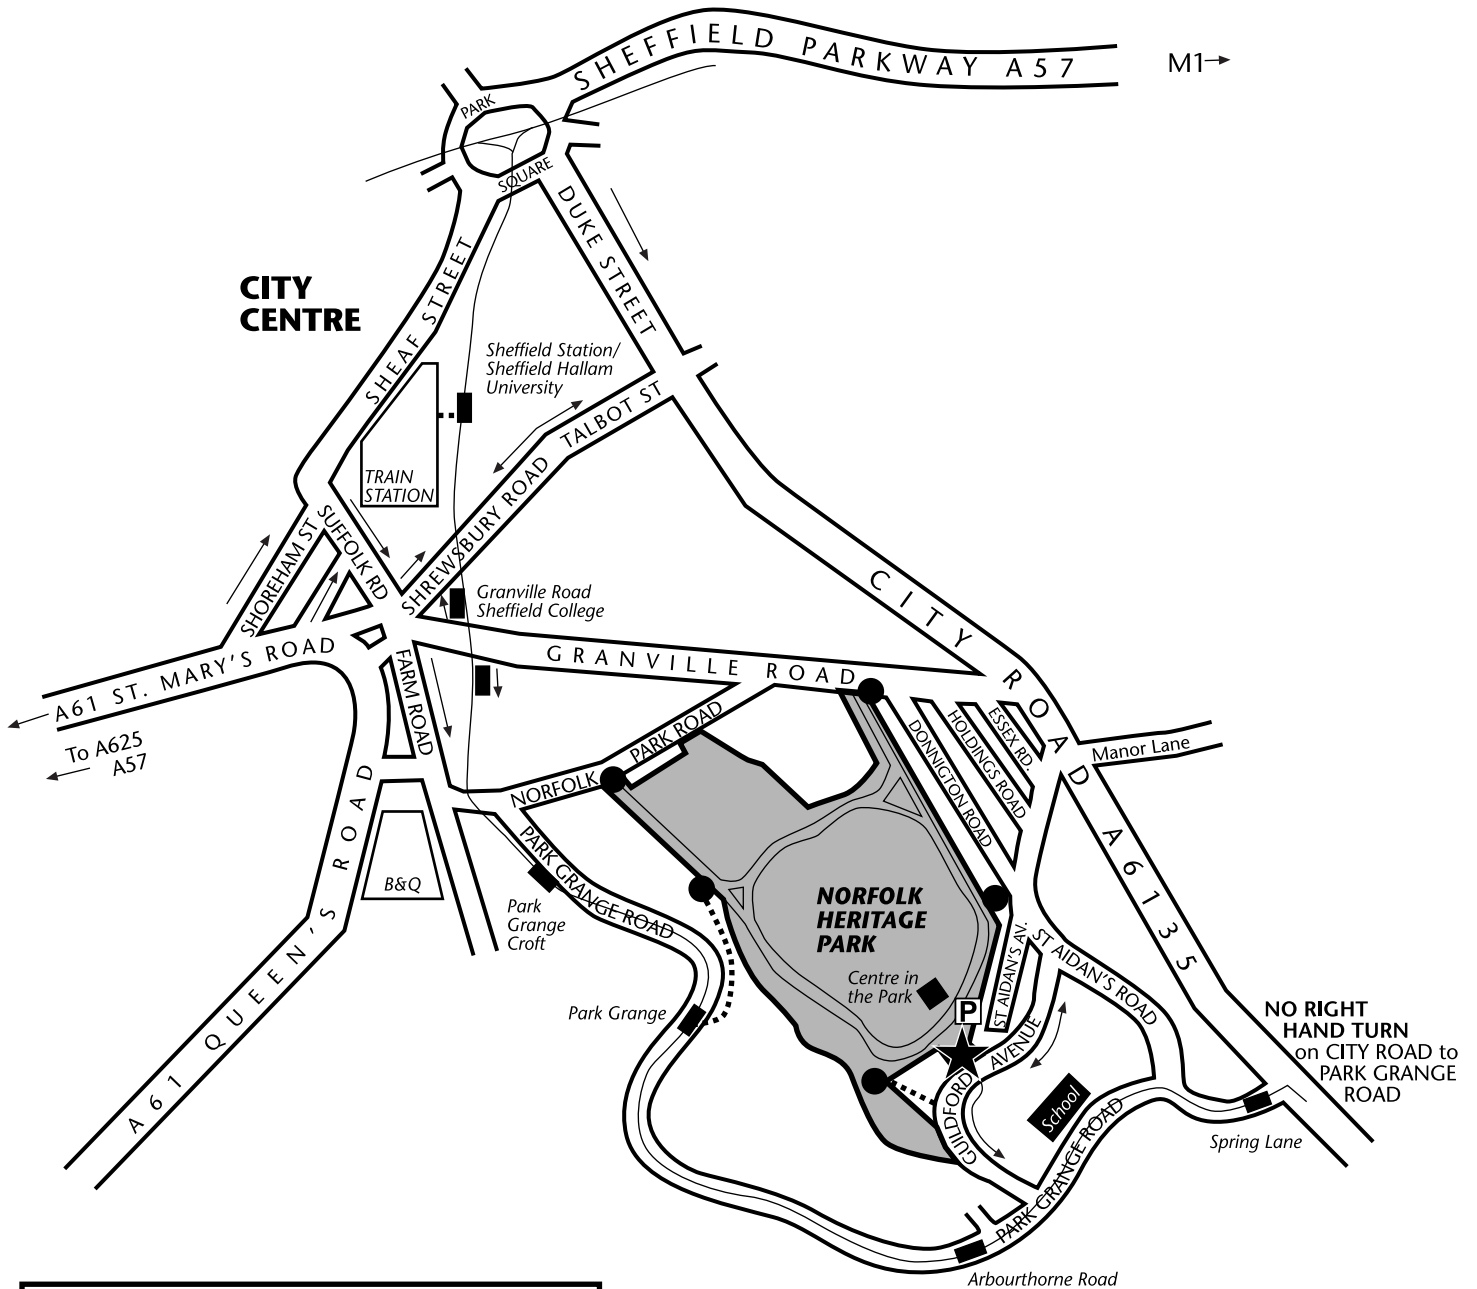

How to get to Norfolk Heritage Park

KEY TO MAP

-  Norfolk Heritage Park
-  The Centre In The Park
-  Pedestrian Only Entrances
-  Vehicle & Pedestrian Entrances
-  Tram Route/Stops
-  Direction Route of Tram
-  Footpaths
-  Cars Two-Way Road
-  Cars One-Way Direction Shown
-  Car Park

TRAMS

Nearest tram stop for Centre in the Park visitors: Arbourthorne Road

BUSES

21, 41, 95, 120, 7, 132, 50, 8 & 9.

For more travel information contact:
01709 515151